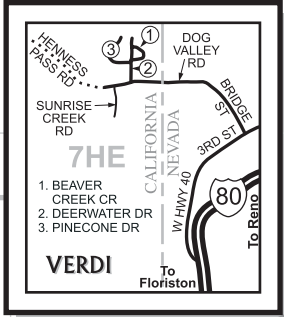

Lake Forest Campground

Lake Forest Beach

Skylandia Park

See MAP 5

See MAP 7

Continued on Inset A Above

Continued on Inset B Above

See MAP 4

7NR

7HE

TRUCKEE

7HE

7GL

See MAP 16

7NR

7SO

7GL

See MAP 14

See MAP 10

See MAP 12

MAP 14
PROSSER LAKEVIEW

MAP 14
PROSSER LAKEVIEW

- 1. BEECHWOOD DR
- 2. CEDARWOOD DR
- 3. COTTONWOOD DR
- 4. HOLLYWOOD DR
- 5. KIMBERLY LN
- 6. LESLIE LN
- 7. MAPLEWOOD DR
- 8. PINEWOOD DR
- 9. REDWOOD DR
- 10. ROSEWOOD DR

See MAP 16

See MAP 23

See MAP 13

Continued in
Inset Above

To Truckee
Lahontan and Timilick Communities
 See MAP 15A

Martis Creek Lake National Recreation Area

7SO

7NS